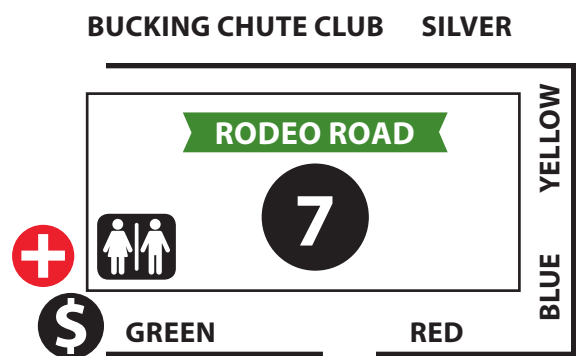

**Finning Canada Pro Rodeo Tour and Finals**  
**START TIME OF 7pm each evening. 50/50 tickets sold at the Rodeo!**

ADAIR STREET

GATE #4

PETTING ZOO

WOOD AVENUE

FOOD PLAZA

3

4 HORSE CENTRAL

5 BARN DANCE TENT

6

RODEO CONTESTANT OFFICE

EMERGENCY GATE #3

AGRIPLEX

POULTRY BLDG

HORTICULTURE BLDG IPE TOP CHEF

EMERGENCY GATE #2

GOLF CART GATE

4H TENT

GATE #2

IPE OFFICE

2

AGRICULTURE AVENUE

MAIN STREET

1

**MAP KEY**

- First Aid
- Restroom
- Food
- Cash Machine
- Information
- Lost Child/Person

**MAP LEGEND**

- 1 MAIN STREET - Vendors (inside & outside) - First Aid
- 2 AGRICULTURE AVENUE - 4H-Swine, Goats, Llamas, Sheep, Beef & Dairy Cattle, Vendors (outside), Mooternity
- 3 FOOD PLAZA - Ram Truck Stage, Food Vendors
- 4 HORSE CENTRAL - Horse Show Grand Stand, Stables, Horse Office
- 5 BARN DANCE TENT
- 6 KIDS WORLD - Petting Zoo, Kids Club/Lost Child, Kids World Stage Centre, 3D Black Light Experience
- 7 RODEO ROAD - Rodeo, Mini Chucks, Heavy Horse
- 8 EXHIBIT AVENUE - Fruit, Floral, Honey, Beer & Wine, Photos, Seeds, Sewing, Vegetables, Crafts, Hobbies, Cooking, etc...
- 9 KIN BEER GARDEN - (Curling Rink)
- 10 CENTENNIAL HALL - Zion United Church, Dining Hall
- 11 MIDWAY RIDES