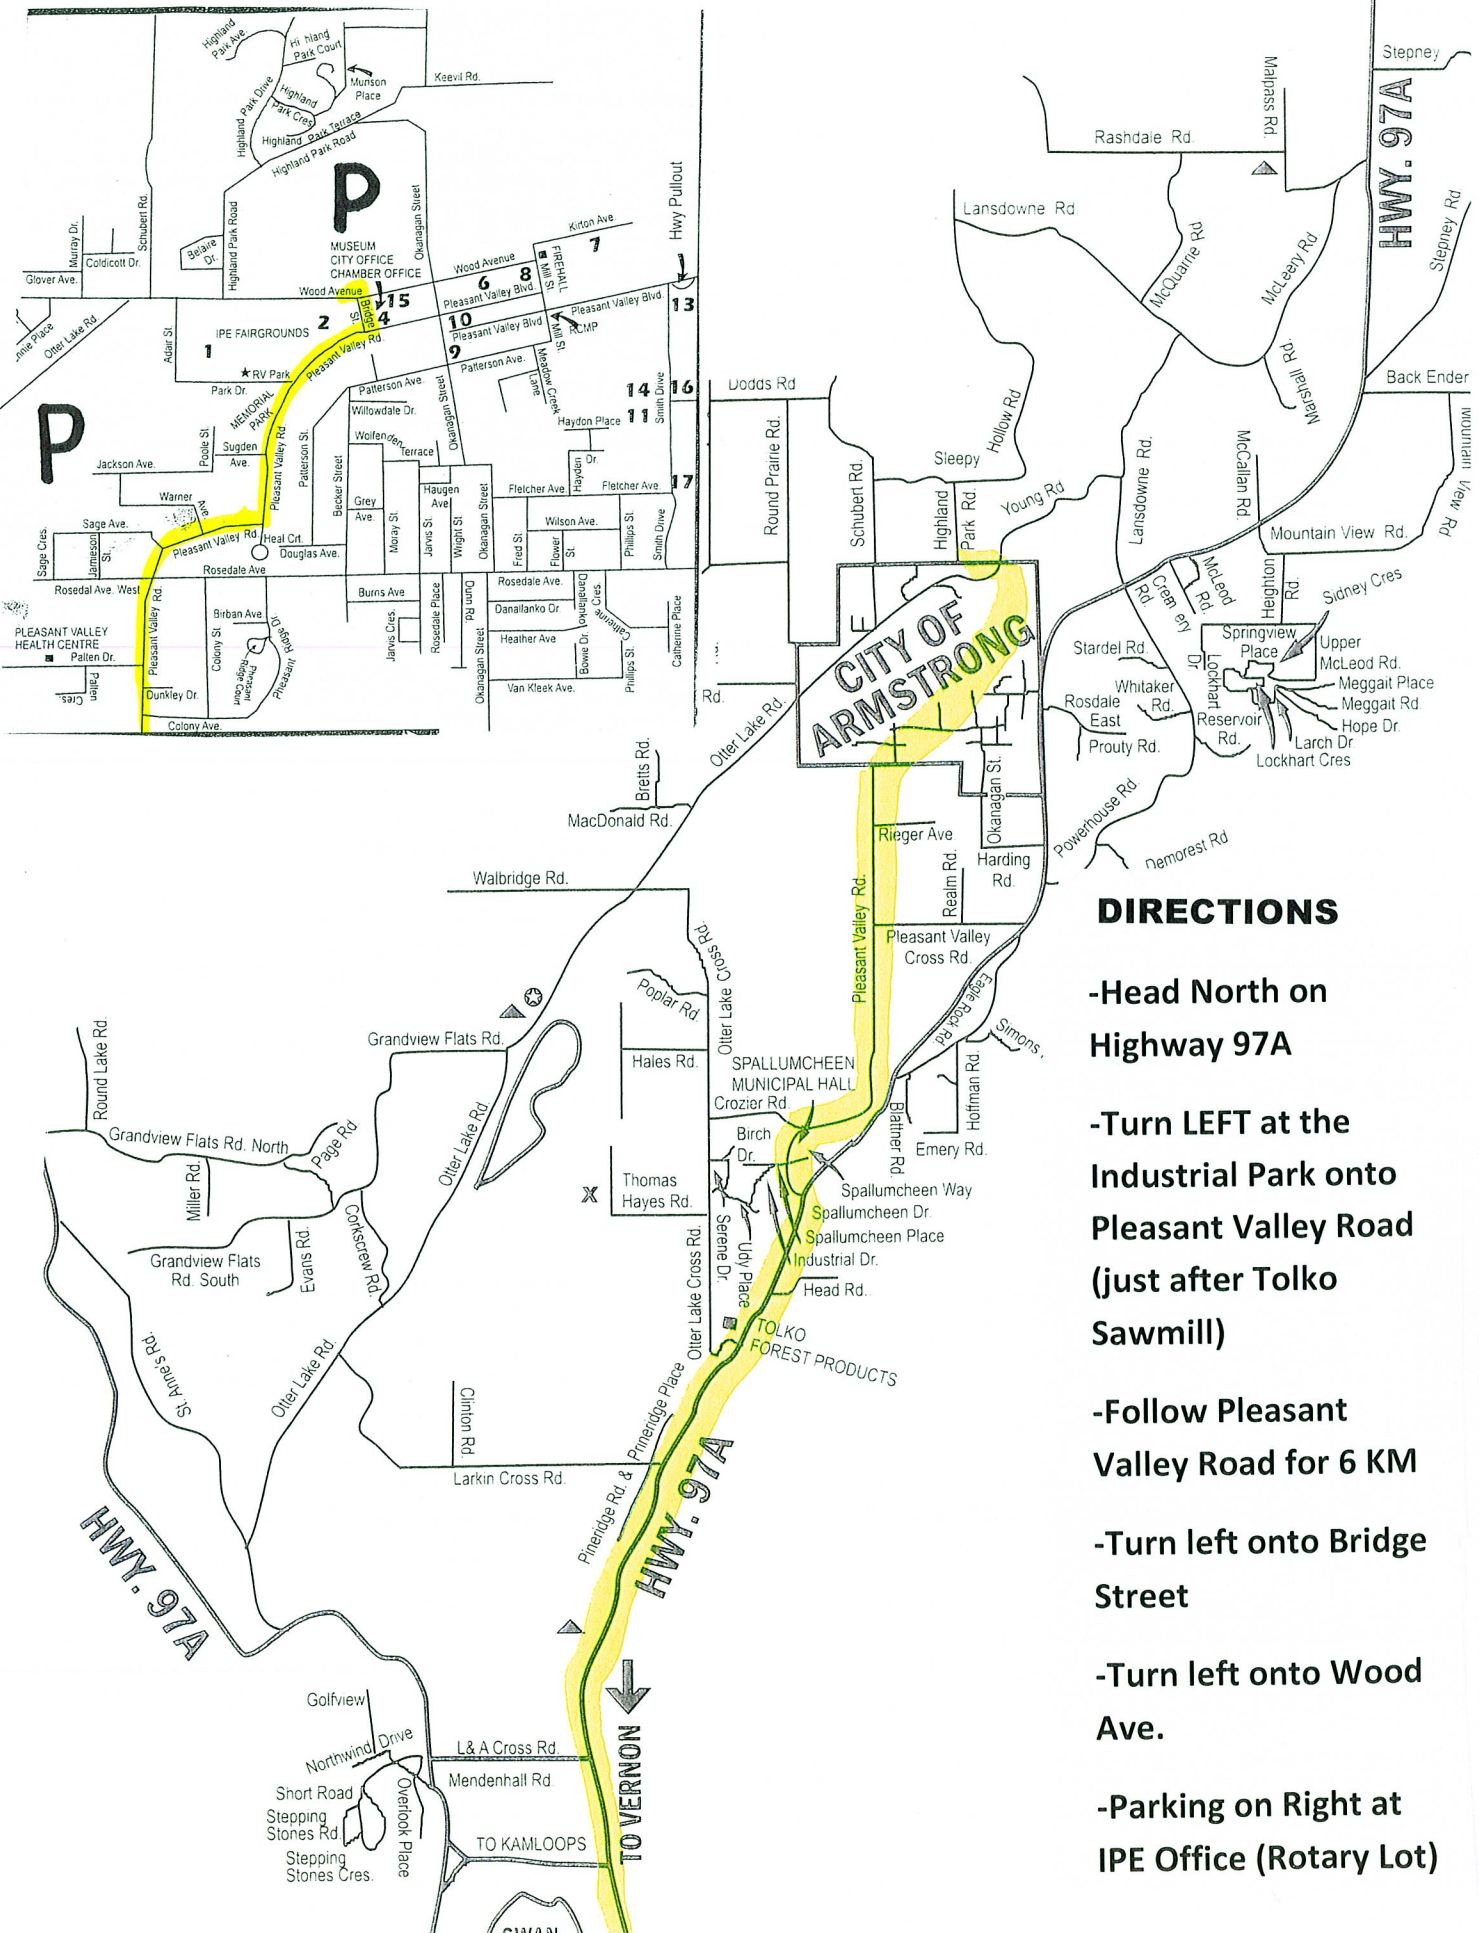

ARMSTRONG MAP

DIRECTIONS

- Head North on Highway 97A
- Turn LEFT at the Industrial Park onto Pleasant Valley Road (just after Tolko Sawmill)
- Follow Pleasant Valley Road for 6 KM
- Turn left onto Bridge Street
- Turn left onto Wood Ave.
- Parking on Right at IPE Office (Rotary Lot)