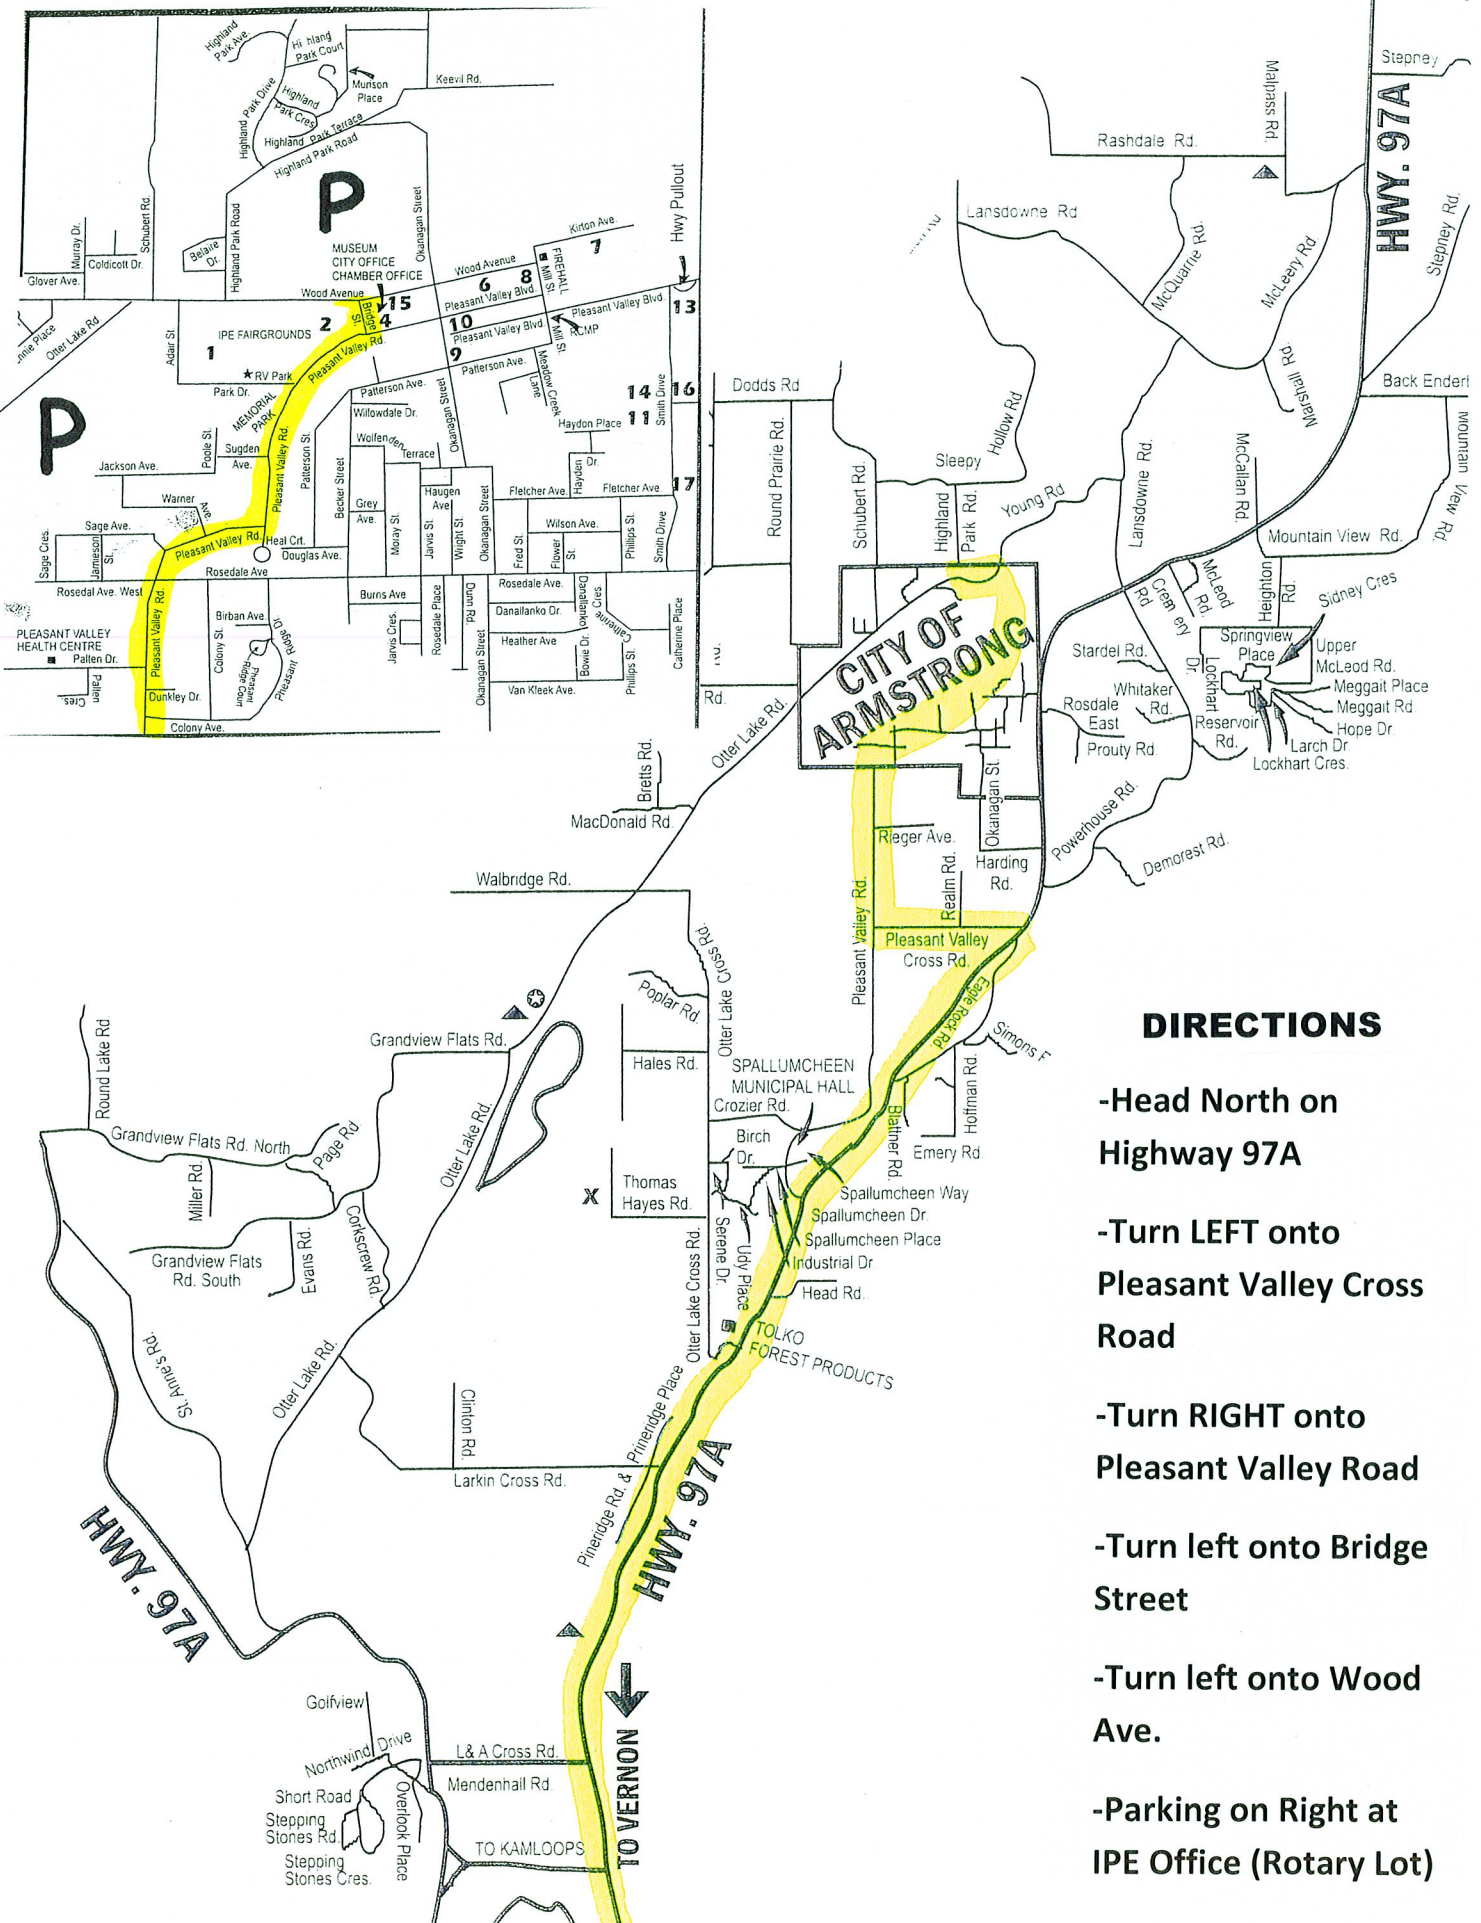

# ARMSTRONG MAP

## DIRECTIONS

- Head North on Highway 97A
- Turn LEFT onto Pleasant Valley Cross Road
- Turn RIGHT onto Pleasant Valley Road
- Turn left onto Bridge Street
- Turn left onto Wood Ave.
- Parking on Right at IPE Office (Rotary Lot)