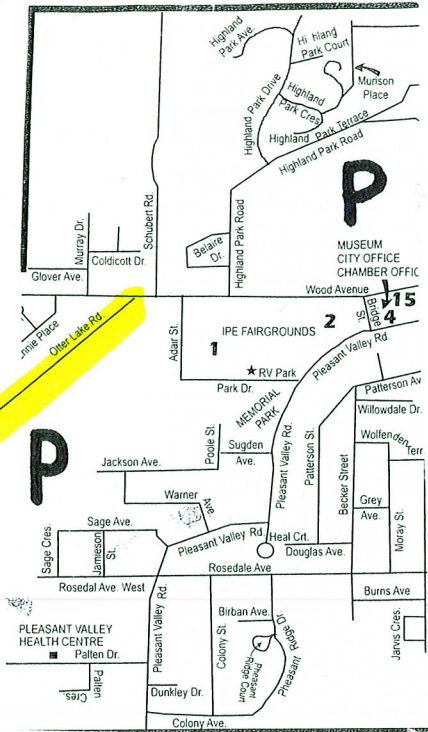

ARMSTRONG MAP

DIRECTIONS

- Head North on Highway 97A
- Take EXIT on RIGHT for Otter Lake/Larkin Cross Roads
- Follow Roundabout signs for Otter Lake Cross Road
- Stay LEFT to continue behind Tolko Sawmill
- Drive 8 KM, staying LEFT until you reach a stop sign
- Turn RIGHT onto Otter Lake Road
- Otter Lake Parking on Right

TO VERNON

TO KAMLOOPS