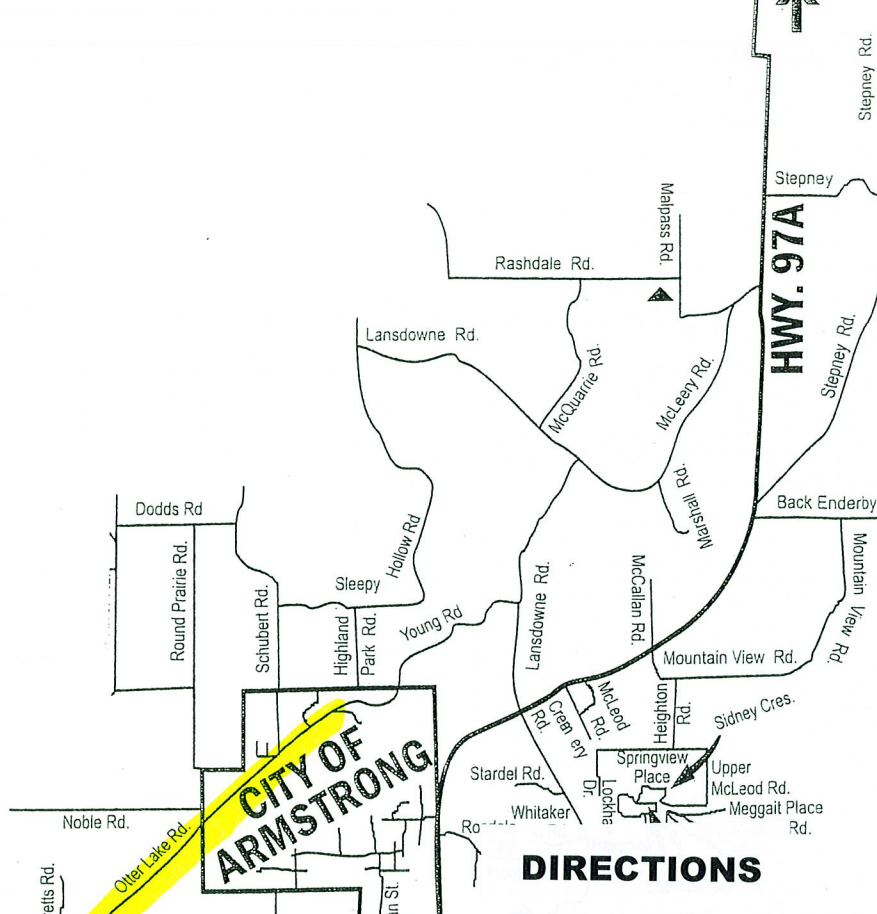

ARMSTRONG MAP

DIRECTIONS

- Head North on Highway 97A
- Take EXIT on RIGHT for Otter Lake/Larkin Cross Roads
- Follow Roundabout signs for Otter Lake Cross Road
- Stay LEFT to continue behind Tolko Sawmill
- Drive 8 KM, staying LEFT until you reach a stop sign
- Turn RIGHT onto Otter Lake Road
- Otter Lake Parking on Right

TO VERNON

TO KAMLOOPS