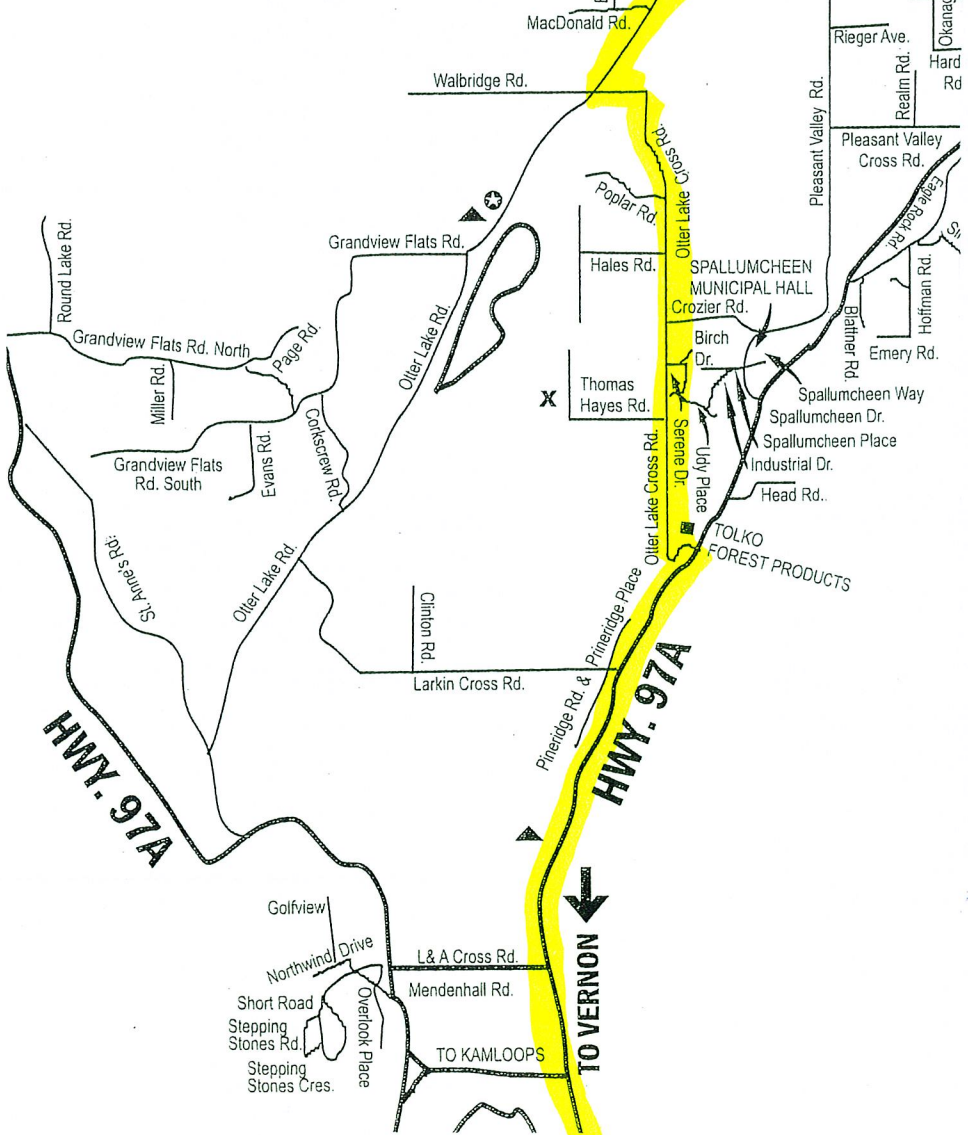

ARMSTRONG MAP

DIRECTIONS

- Head North on Highway 97A
- Take EXIT on RIGHT for Otter Lake/Larkin Cross Roads
- Follow Roundabout signs for Otter Lake Cross Road
- Stay LEFT to continue behind Tolko Sawmill
- Drive 8 KM, staying LEFT until you reach a stop sign
- Turn RIGHT onto Otter Lake Road
- Otter Lake Parking on Right

TO VERNON

TO KAMLOOPS