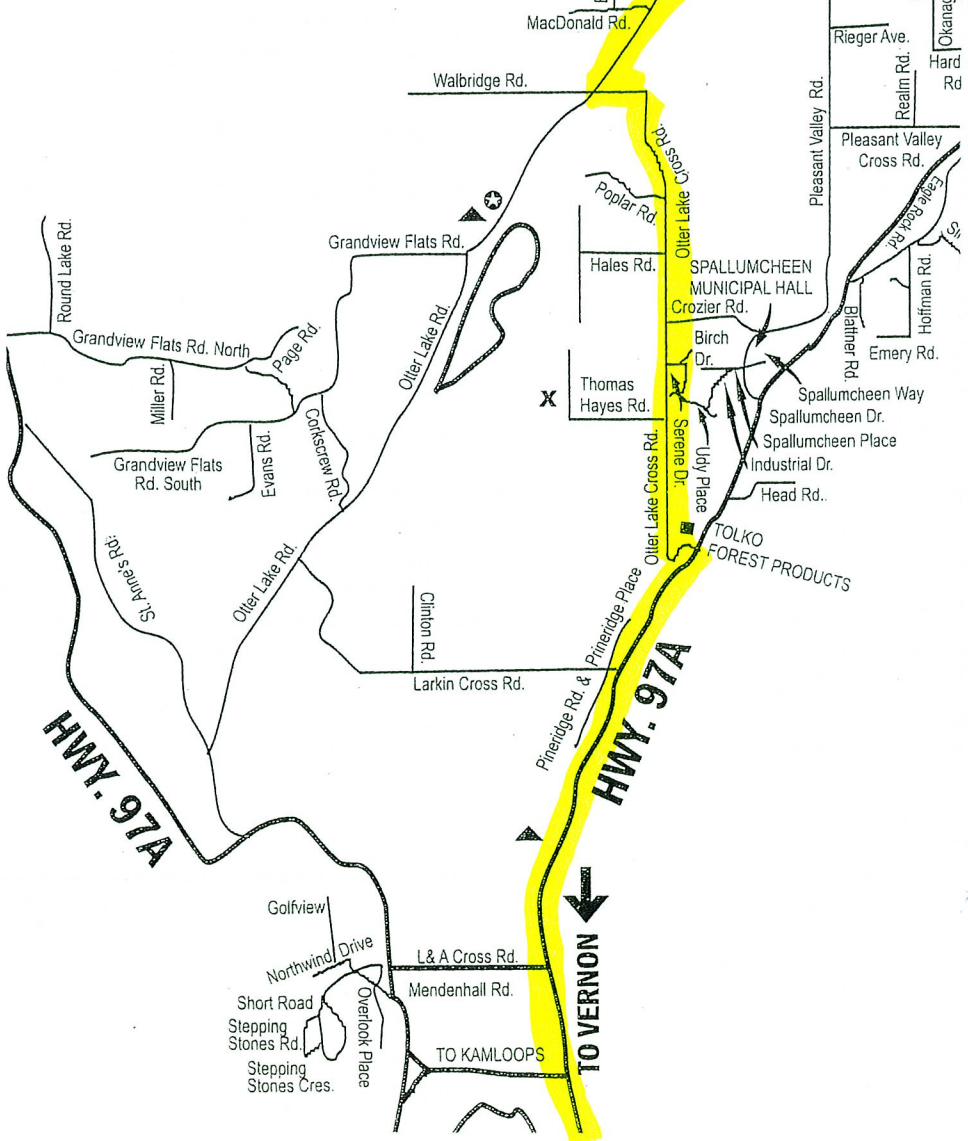

ARMSTRONG MAP

DIRECTIONS

- Head North on Highway 97A
- Take EXIT on RIGHT for Otter Lake/Larkin Cross Roads
- Follow Roundabout signs for Otter Lake Cross Road
- Stay LEFT to continue behind Tolko Sawmill
- Drive 8 KM, staying LEFT until you reach a stop sign
- Turn RIGHT onto Otter Lake Road
- Otter Lake Parking on Right

TO VERNON

TO KAMLOOPS