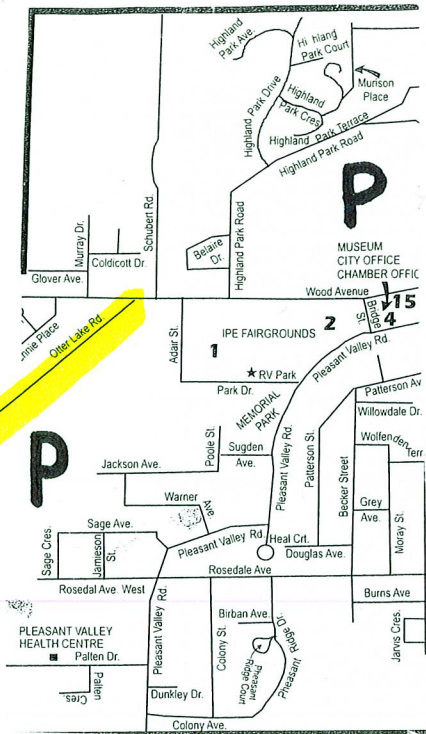

ARMSTRONG MAP

DIRECTIONS

- Head North on Highway 97A
- Take EXIT on RIGHT for Otter Lake/Larkin Cross Roads
- Follow Roundabout signs for Otter Lake Cross Road
- Stay LEFT to continue behind Tolko Sawmill
- Drive 8 KM, staying LEFT until you reach a stop sign
- Turn RIGHT onto Otter Lake Road
- Otter Lake Parking on Right

TO VERNON

TO KAMLOOPS