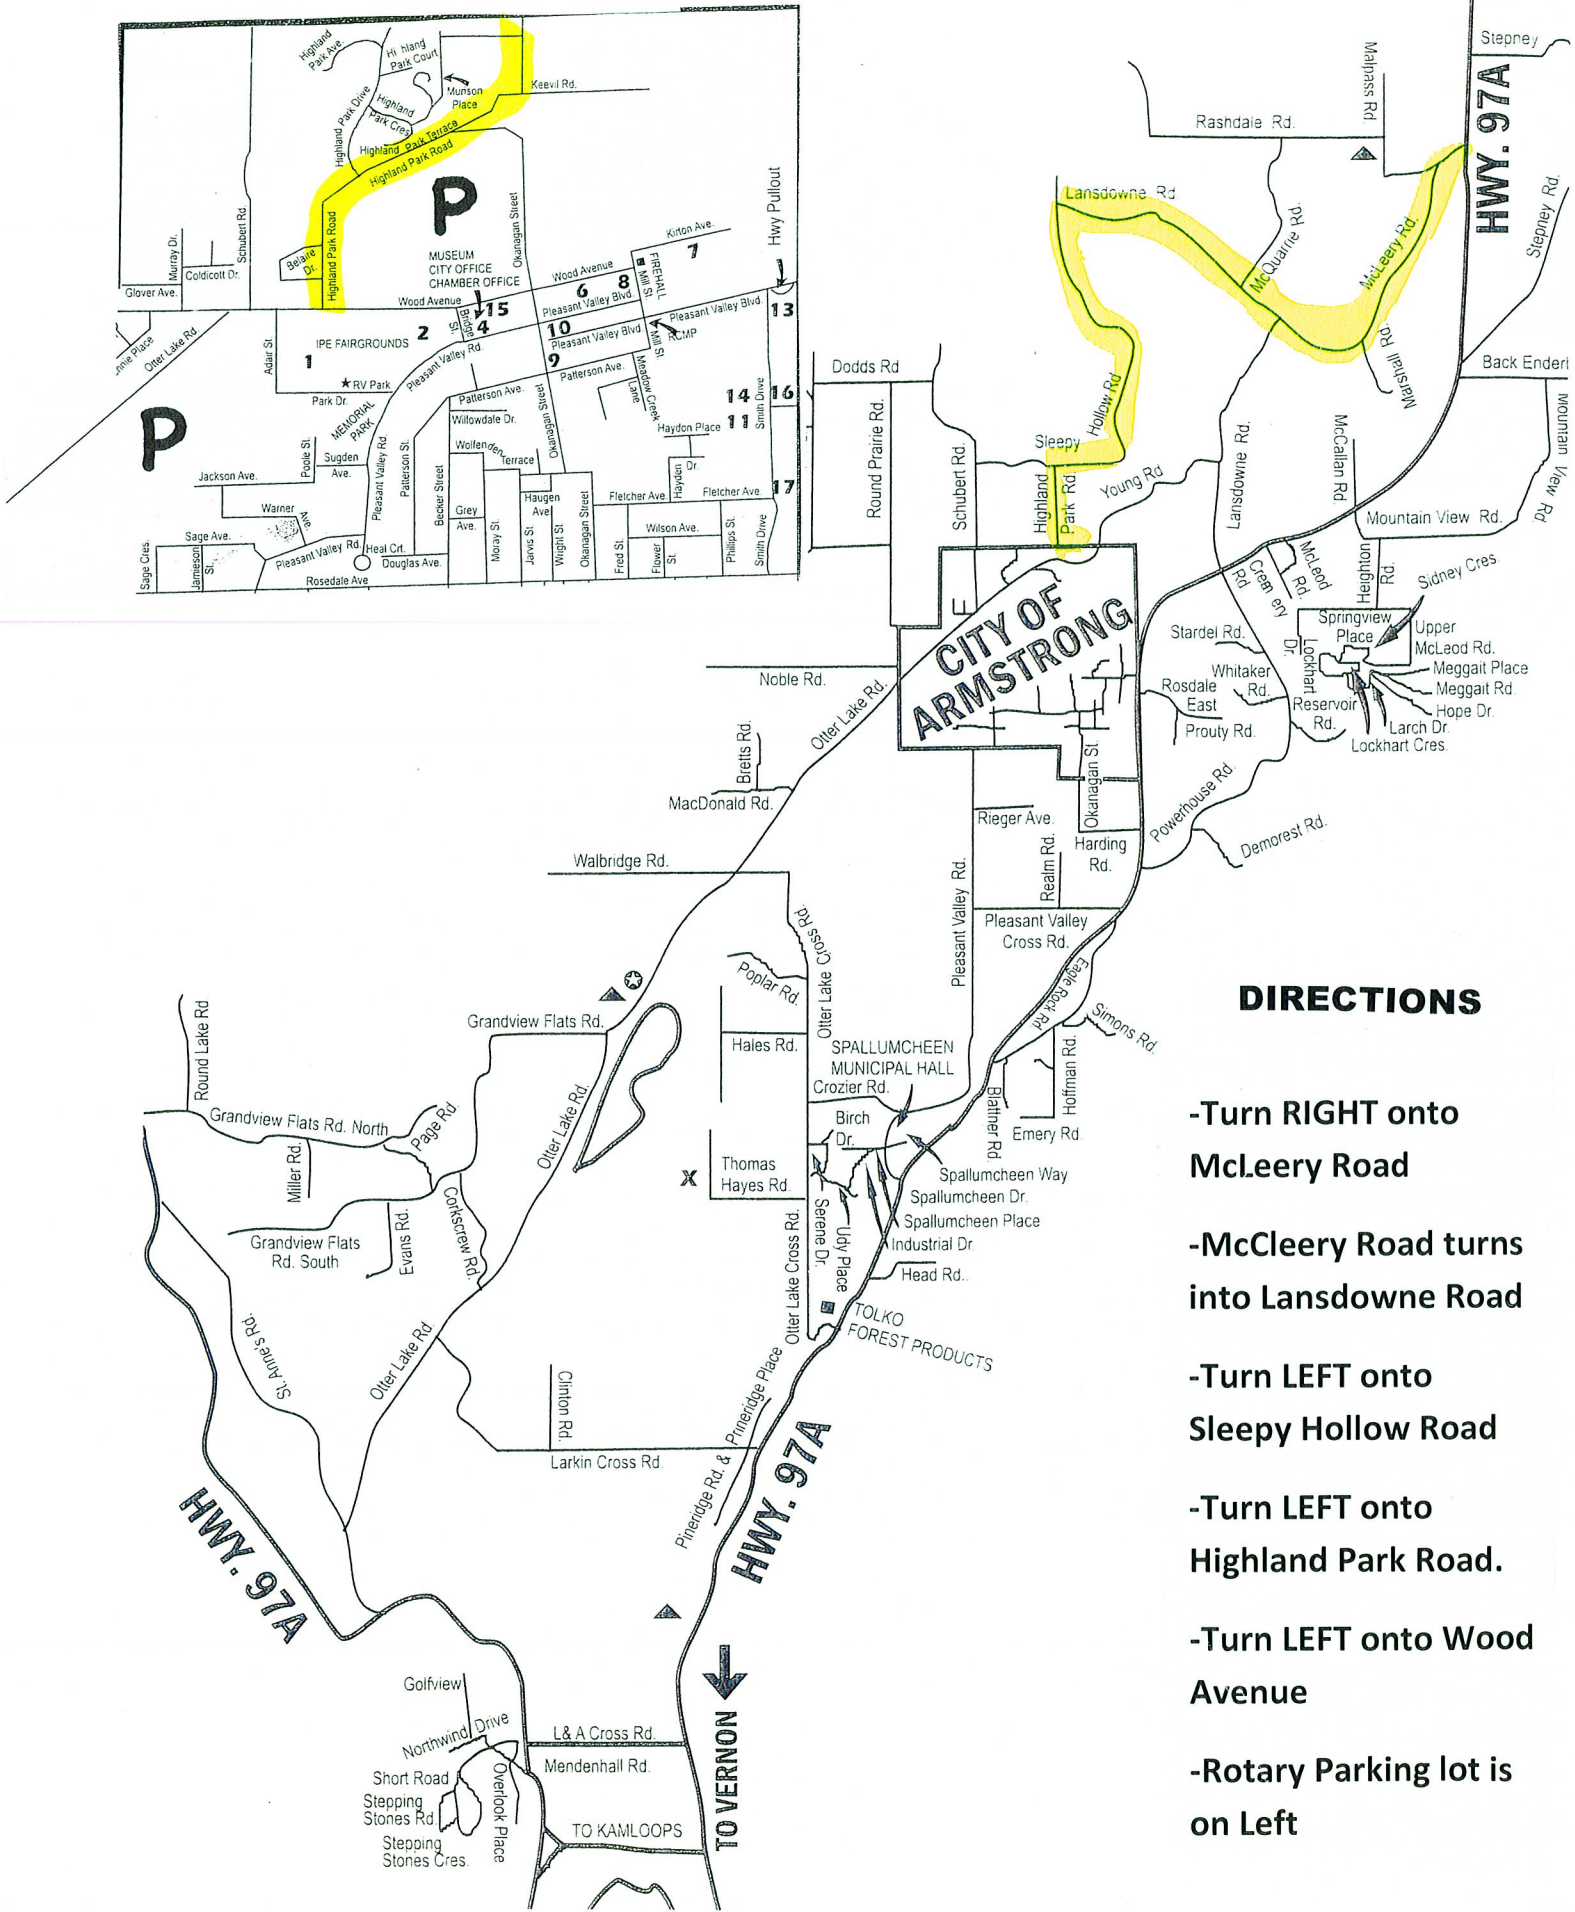

ARMSTRONG MAP

DIRECTIONS

- Turn **RIGHT** onto **McLeery Road**
- McLeery Road turns into **Lansdowne Road**
- Turn **LEFT** onto **Sleepy Hollow Road**
- Turn **LEFT** onto **Highland Park Road.**
- Turn **LEFT** onto **Wood Avenue**
- Rotary Parking lot is **on Left**