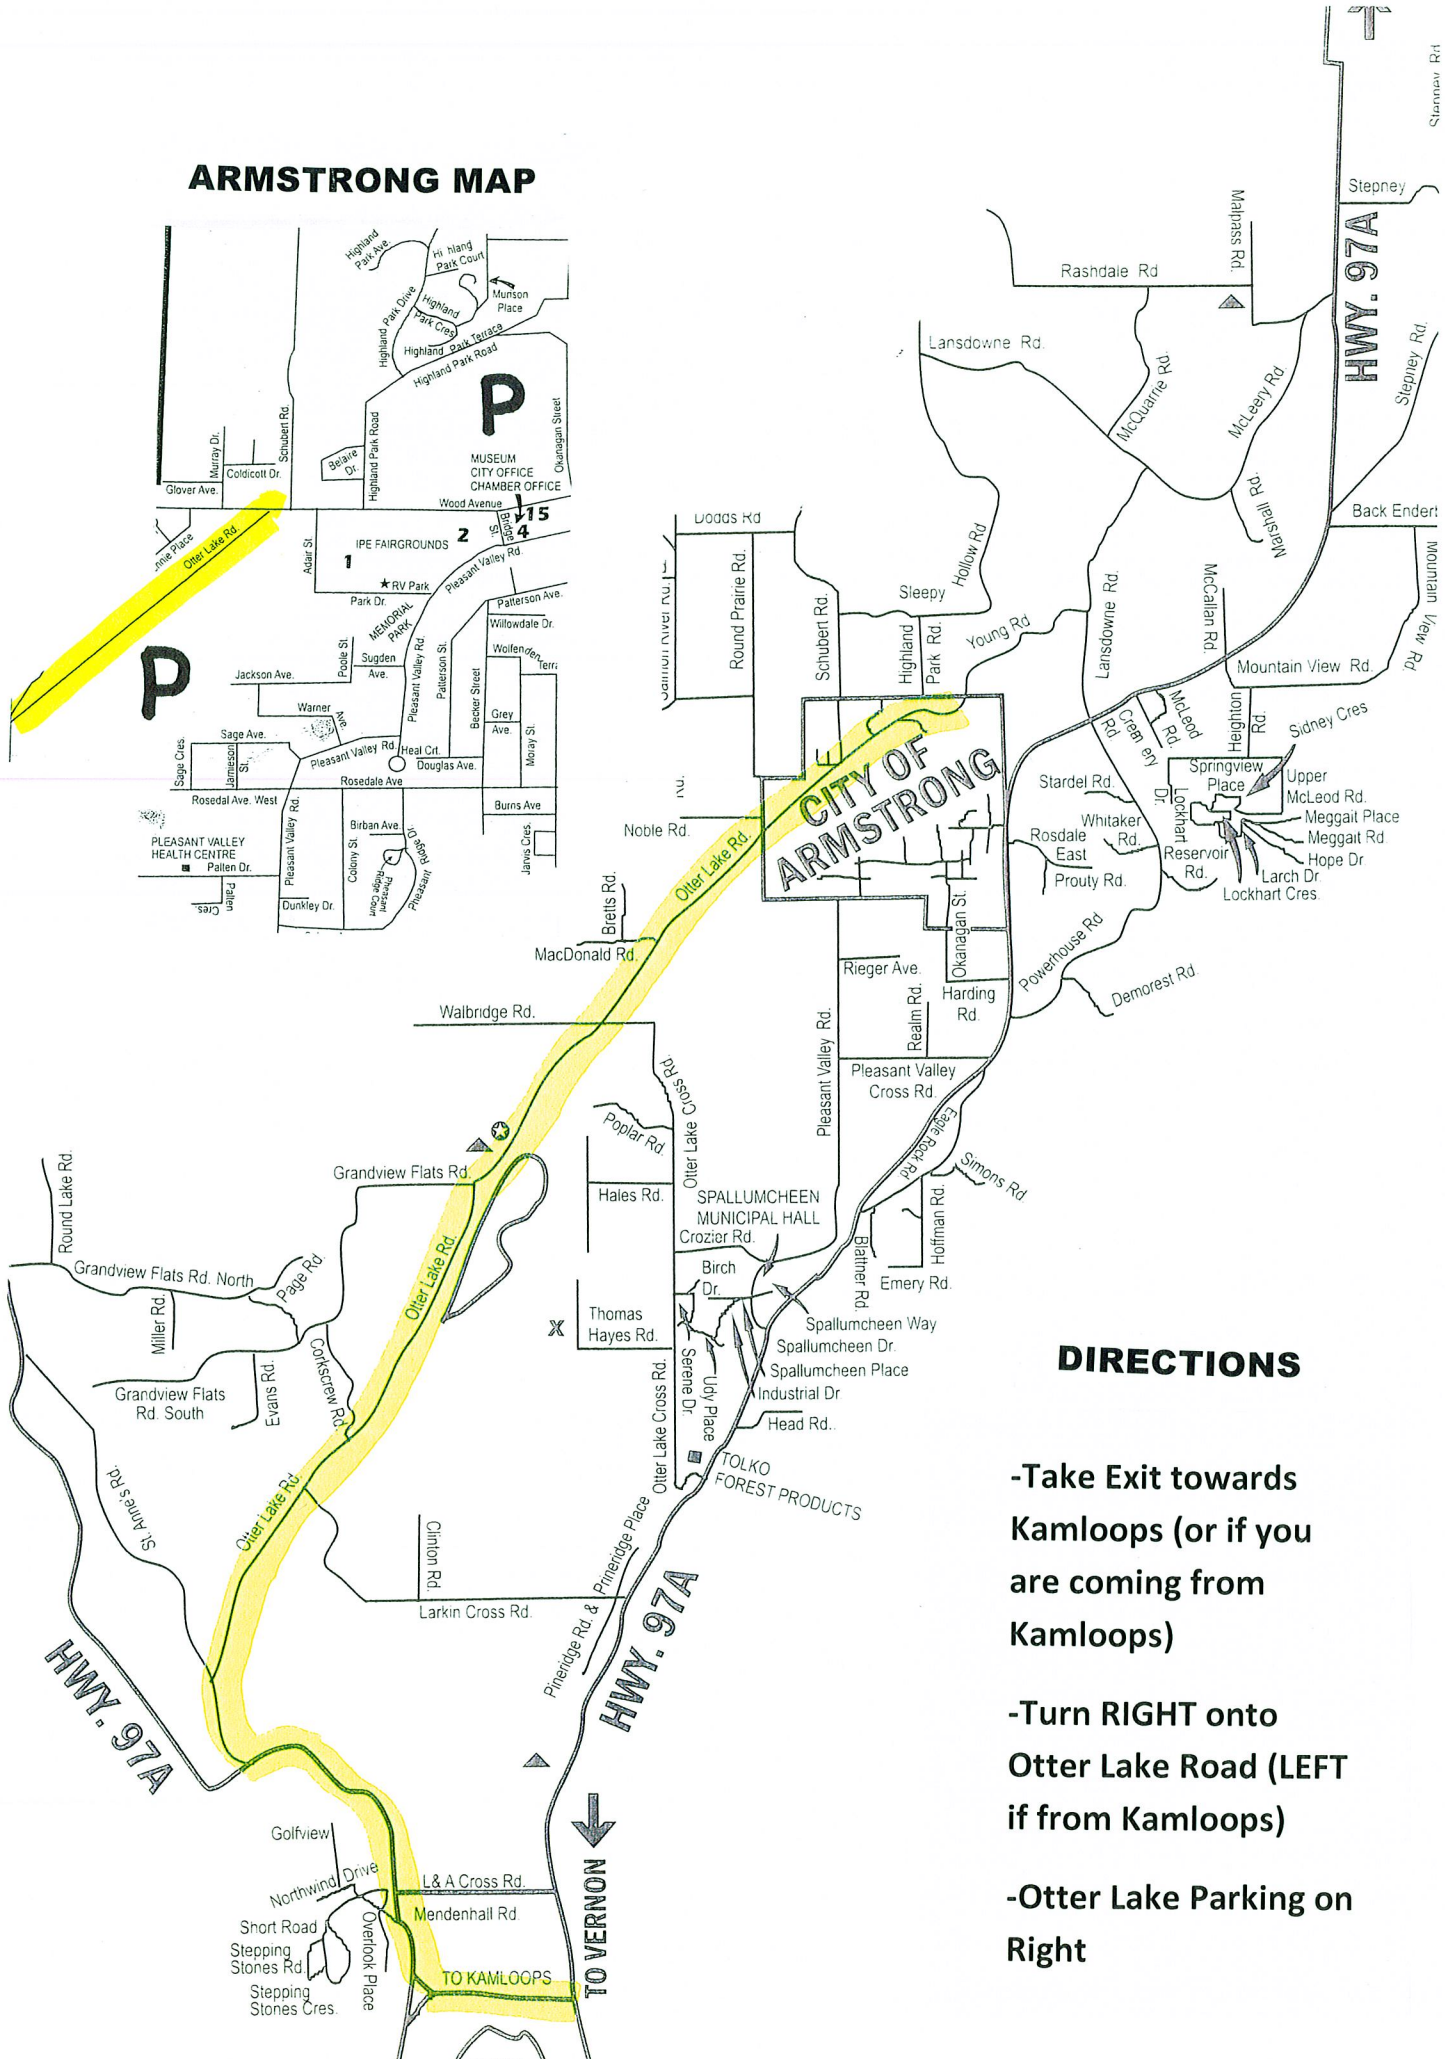

ARMSTRONG MAP

DIRECTIONS

- Take Exit towards Kamloops (or if you are coming from Kamloops)
- Turn **RIGHT** onto Otter Lake Road (**LEFT** if from Kamloops)
- Otter Lake Parking on **Right**